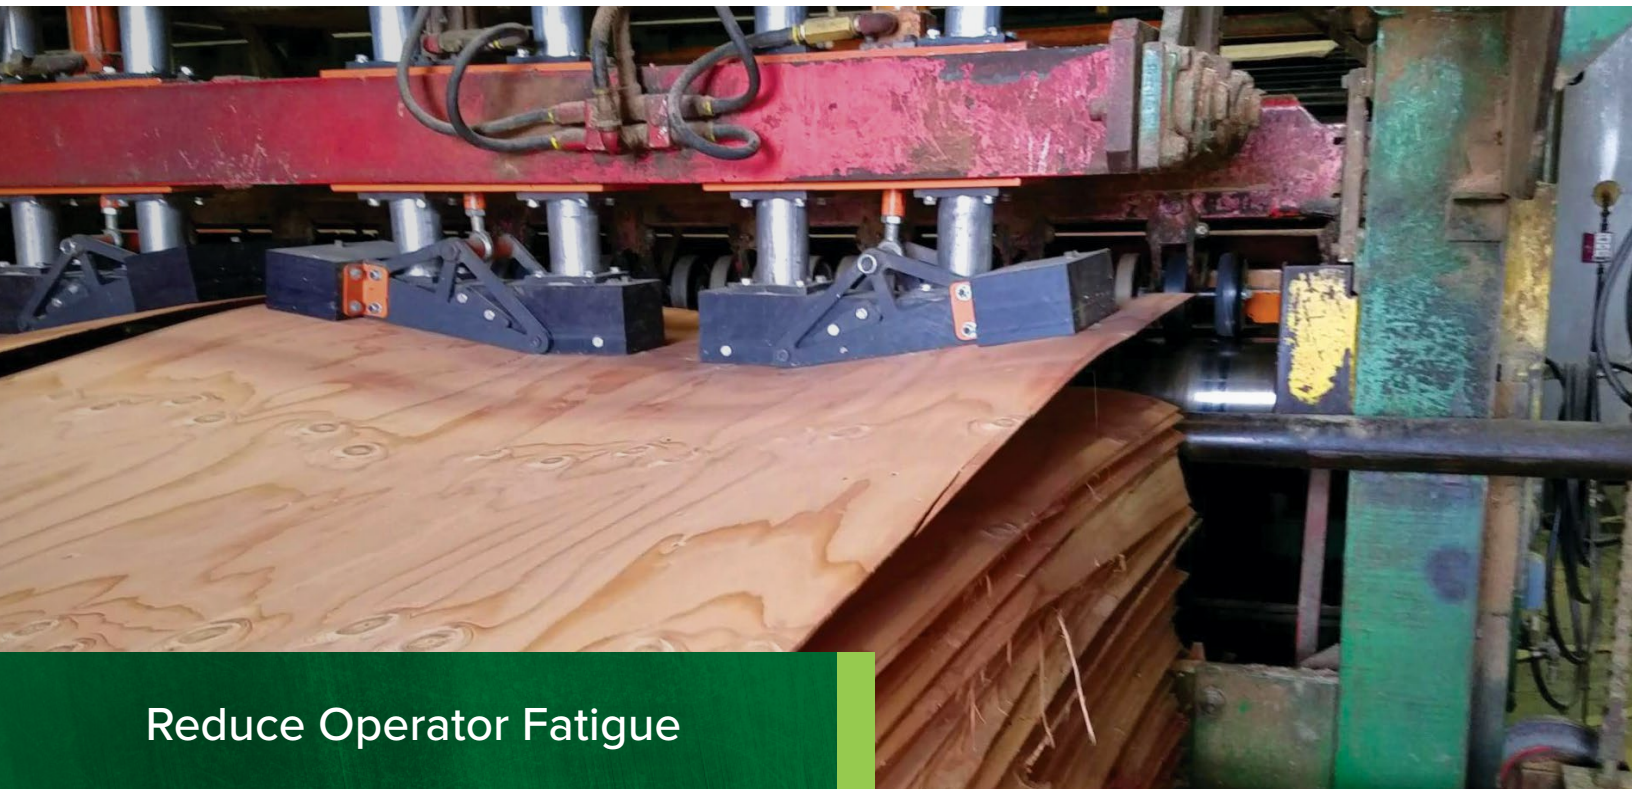

# VACUUM FEEDER PEEL CUPS

Virtually Eliminate Double Feeds and Increase Vacuum Feeder Efficiency

**SWEED's new Vacuum Feeder Peel Cups are an exclusive design, utilizing a patented approach for gripping and feeding green veneer into the dryer.**

This method dramatically reduces feeding multiple veneer sheets, commonly known as "doubles." It also reduces labor and allows for more consistent moisture content levels resulting in increased dryer efficiency.

Traditional dryer feeders have vacuum cups that pick the veneer straight up while keeping the sheet flat. The downside of this design is the cup can inadvertently lift multiple sheets at one time, causing double feeds.

When a double occurs, the operator must intervene and separate the sheets. With today's dryer speeds and throughput requirements, this becomes a near impossible task, resulting in decreased productivity, efficiency, and out of spec veneer moisture levels.