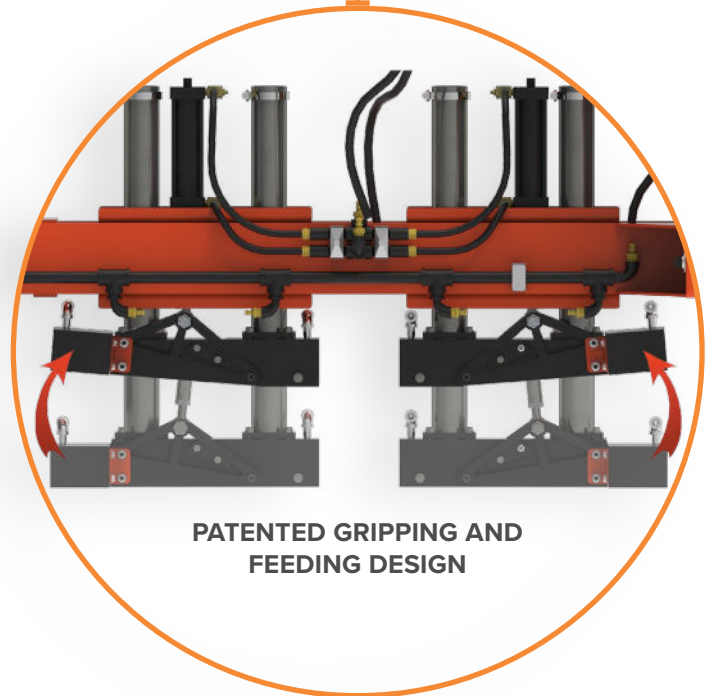

Traditional dryer feeders have vacuum cups that pick the veneer straight up while keeping the sheet flat. The downside of this design is the cup can inadvertently lift multiple sheets at one time, causing double feeds.

## VACUUM FEEDER PEEL CUPS **DETAIL VIEW**

SWEED's new Peel Cups lift the sheet and peels the outside edges from the stack, then pull it into the dryer tipple feeder. The Peel Cups' lifting process mimics an operator's efforts to separate two sheets from one another if they become stuck. The emulated process of the cup occurs mechanically, therefore not requiring assistance from the operator. This allows for faster feed speeds and reduced operator fatigue.

SWEED's new patented Vacuum Feeder Peel Cups are a revolutionary design—made for today's high-speed veneer dryers, for the highest performing dryer infeed in the world, SWEED.

**PATENTED GRIPPING AND  
FEEDING DESIGN**